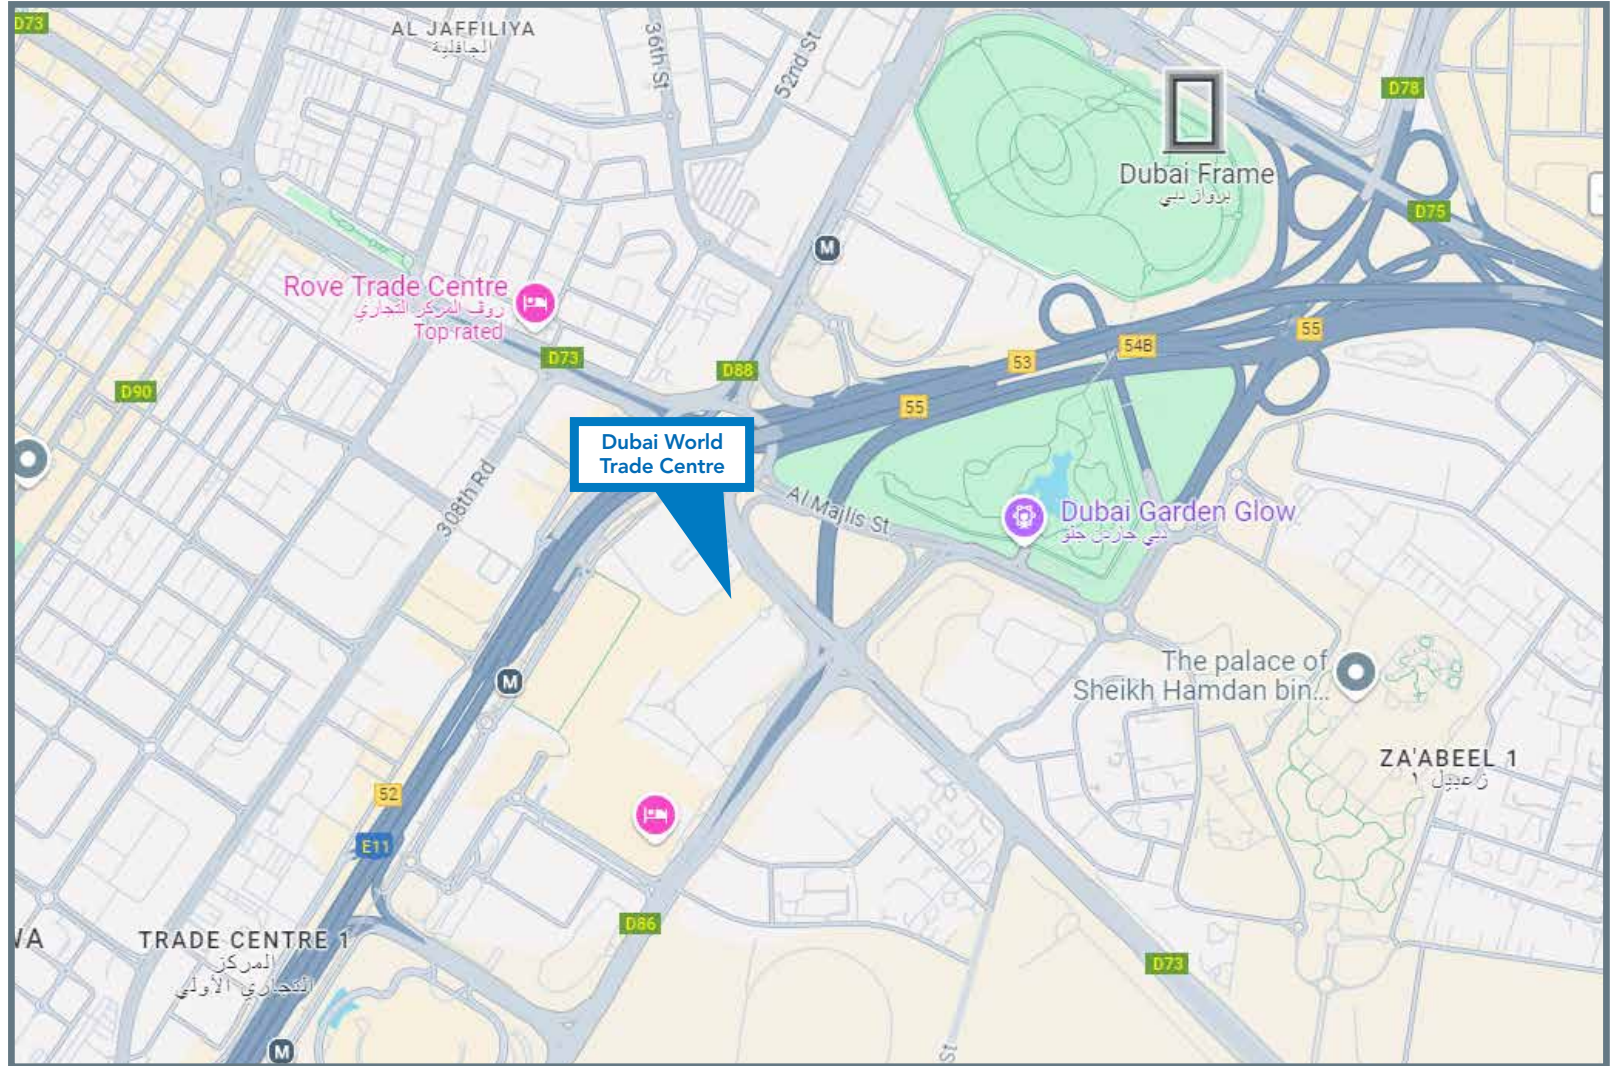

VENUE

Dubai World Trade Centre
Sheikh Zayed Road,
Dubai

FOR ANY FURTHER INFORMATION
[CLICK HERE](#)

How to reach the show

Located in Dubai's Central Business District, the Dubai World Trade Centre is easily accessible:

- By Taxi
Call +971-4-208-0808 to book
- By Careem
'the everything app' for the region, Promo Code: GH2024
- By Metro
The Dubai Metro's red line 'World Trade Centre Station' serves the venue
- By Bus
The closest stop is the Novotel Hotel stop outside the Convention Gate entrance

**FOR TRANSPORT INFO
CLICK HERE**