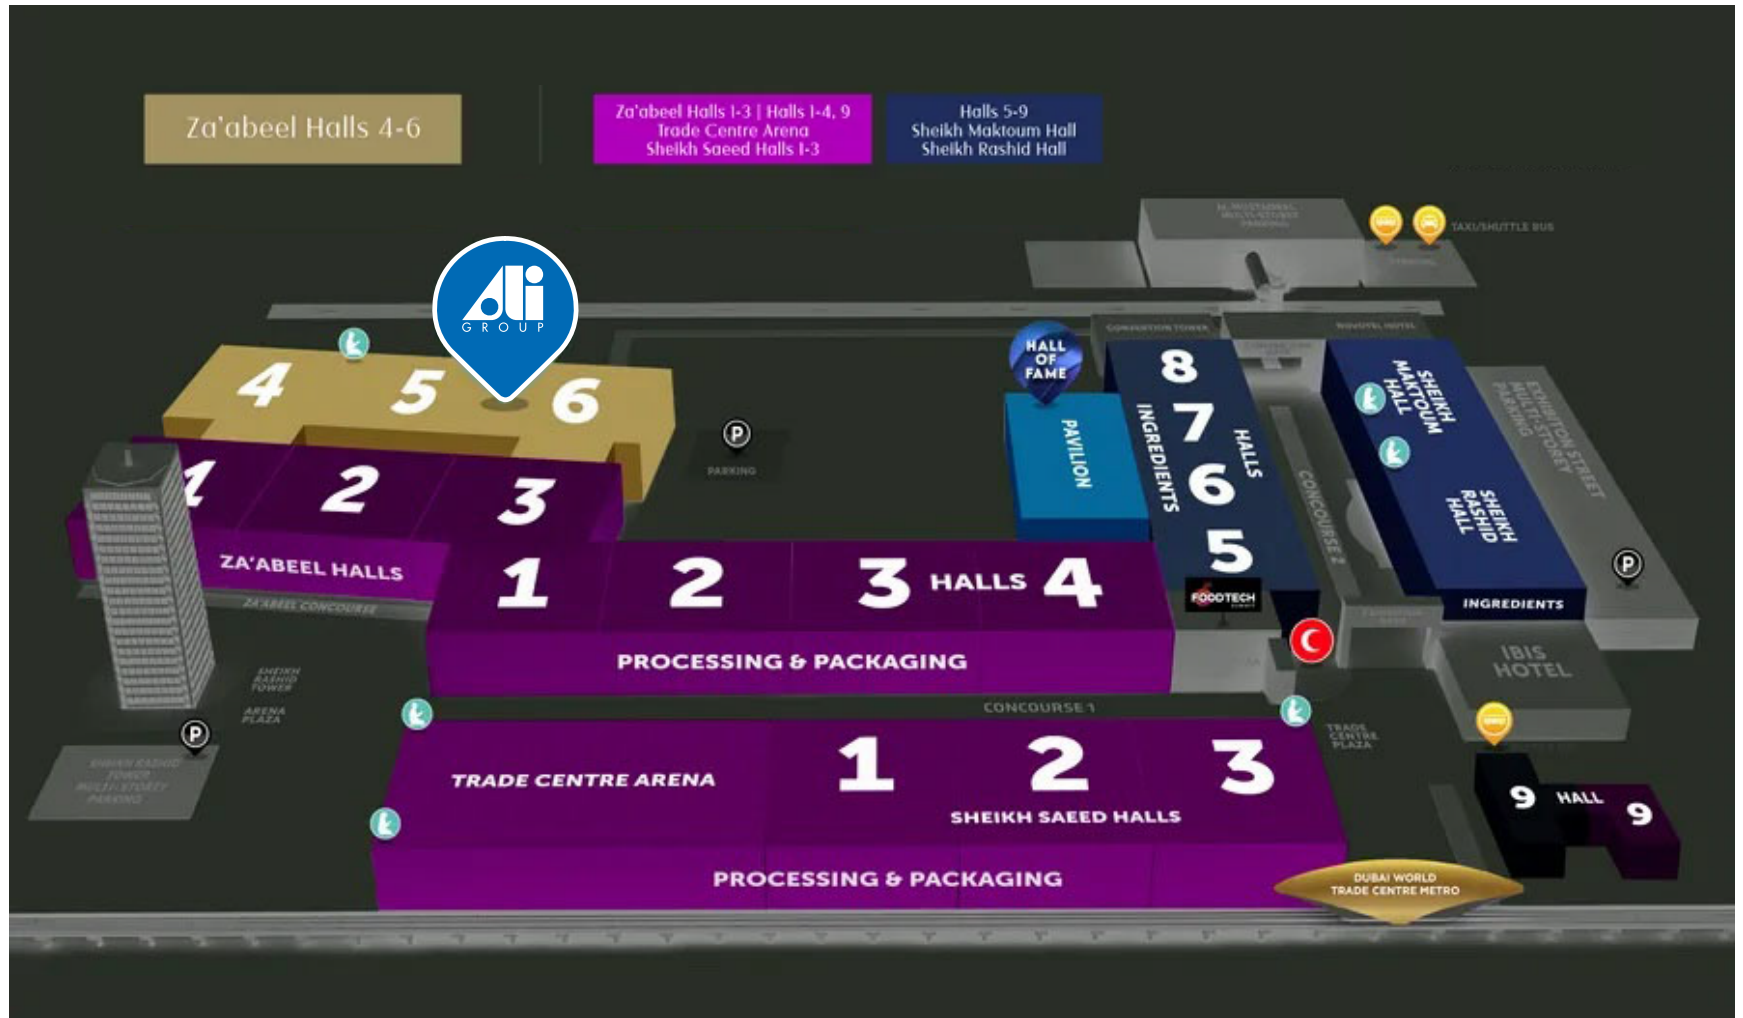

global foodservice equipment

gulfhost

MEET US AT GULFHOST DUBAI

World Trade Center | 5-7 November 2024

Ali Group Brands >

Venue map & useful info >

How to reach the show >

STAY CONNECTED!

#aligroupFSshows

HALL 5

booth Z5-F40

booth Z5-F64

HALL 6

booth Z6-E64

OPENING TIMES

5 November 2024
(10:00 AM - 6:00 PM)
6 November 2024
(10:00 AM - 6:00 PM)
7 November 2024
(10:00 AM - 5:00 PM)

VENUE

Dubai World Trade Centre
Sheikh Zayed Road,
Dubai

FOR ANY FURTHER INFORMATION
[CLICK HERE](#)

How to reach the show

Located in Dubai's Central Business District, the Dubai World Trade Centre is easily accessible:

- By Taxi
Call +971-4-208-0808 to book
- By Careem
'the everything app' for the region, Promo Code: GH2024
- By Metro
The Dubai Metro's red line 'World Trade Centre Station' serves the venue
- By Bus
The closest stop is the Novotel Hotel stop outside the Convention Gate entrance