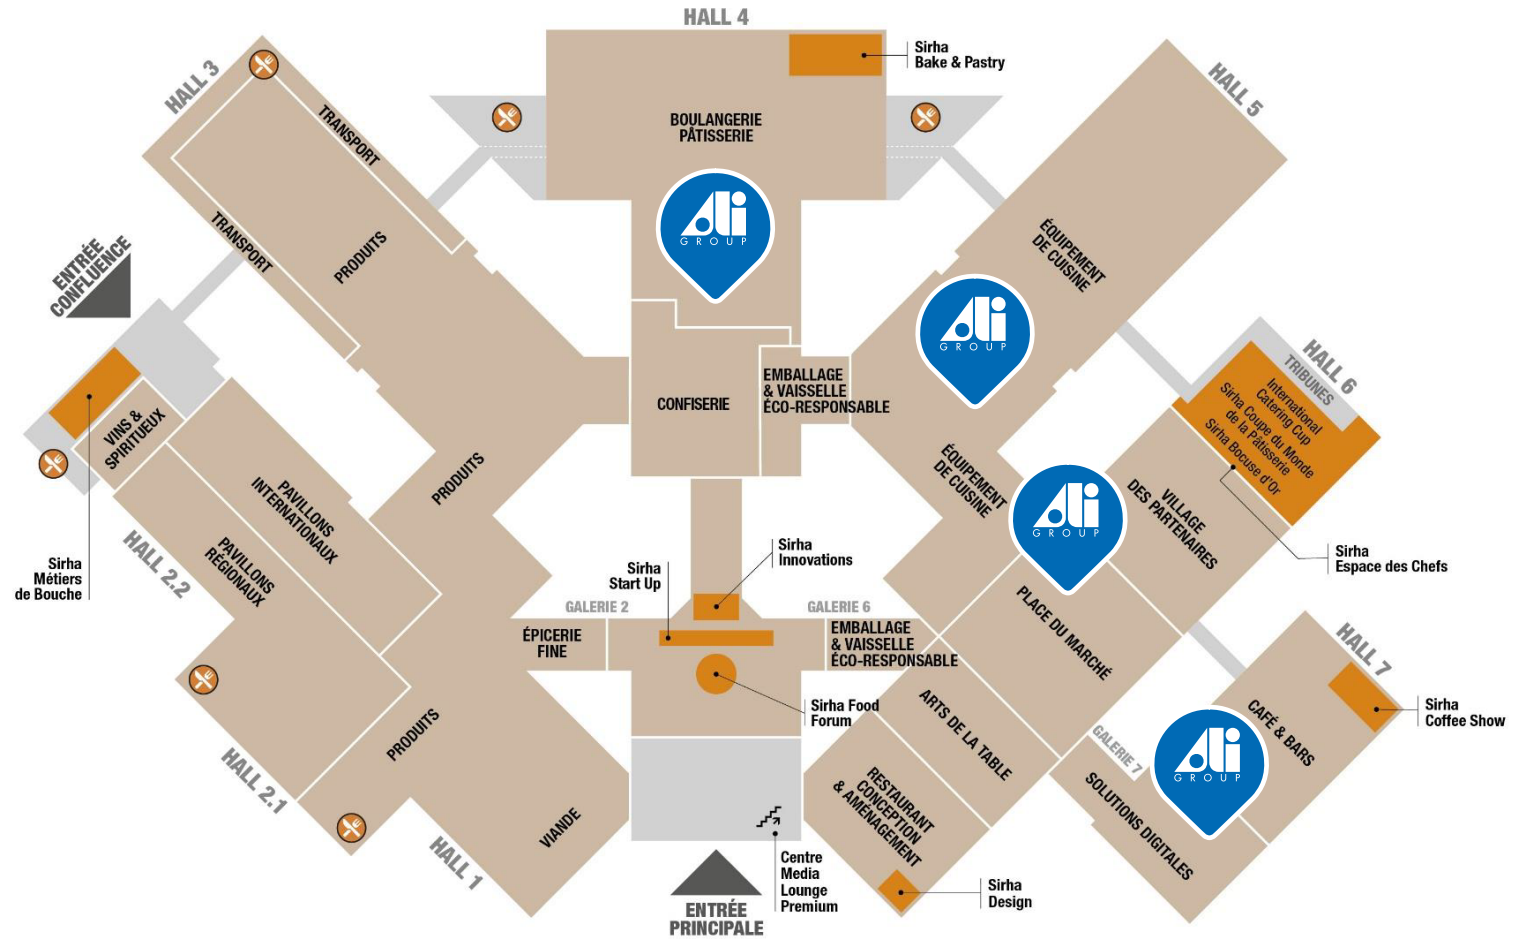

booth 5 C66

booth 5 D50

booth 5 D57

booth 5 D72

booth 5 D120

booth 5 D123

booth 5 D150

booth 5 E49

HALL 6

booth 6 F116

HALL 7

booth 7 C60

OPENING TIMES

23-27 January 2025
9:00 AM – 6:00 PM

VENUE

Eurexpo Lyon
Bd de l'Europe, 69680
Chassieu
France

FOR ANY FURTHER INFORMATION
[CLICK HERE](#)

Eurexpo Lyon is ideally situated between Lyon city centre and Lyon-Saint Exupéry International Airport. The venue is easily accessible by private cars, trains, public busses and taxis.

The closest stop is the Novotel Hotel stop outside the Convention Gate entrance

**FOR TRANSPORT INFO
CLICK HERE**